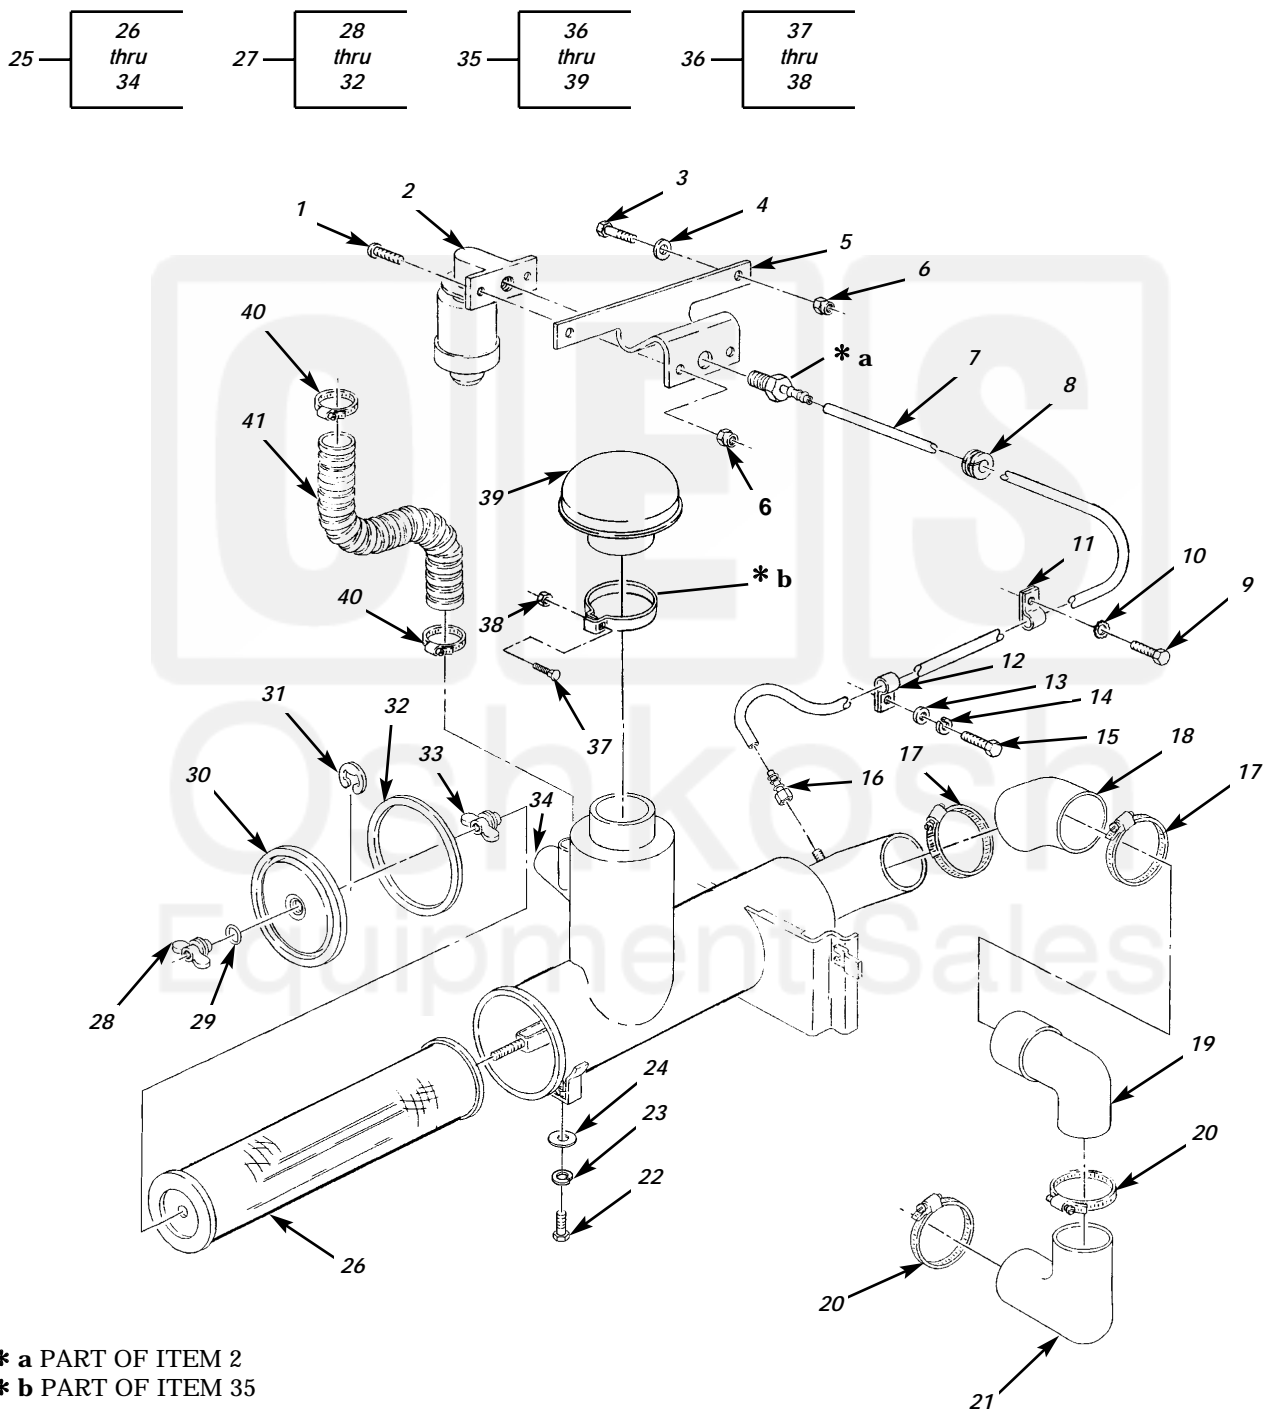

UNIT, DIRECT SUPPORT, AND GENERAL SUPPORT MAINTENANCE
REPAIR PARTS AND SPECIAL TOOLS LIST

EXTENDED SERVICE PROGRAM (ESP)

TRUCK, CARGO, 2-1/2-TON, 6X6, M44A3 SERIES TRUCKS (DIESEL)

M35A3, W/O WINCH (NSN 2320-01-383-2047); W/WINCH (NSN 2320-01-383-3850);
M35A3C, W/O WINCH (NSN 2320-01-383-2050); W/WINCH (NSN 2320-01-383-2049);
M36A3, W/O WINCH (NSN 2320-01-383-2048); W/WINCH (NSN 2320-01-383-2046).